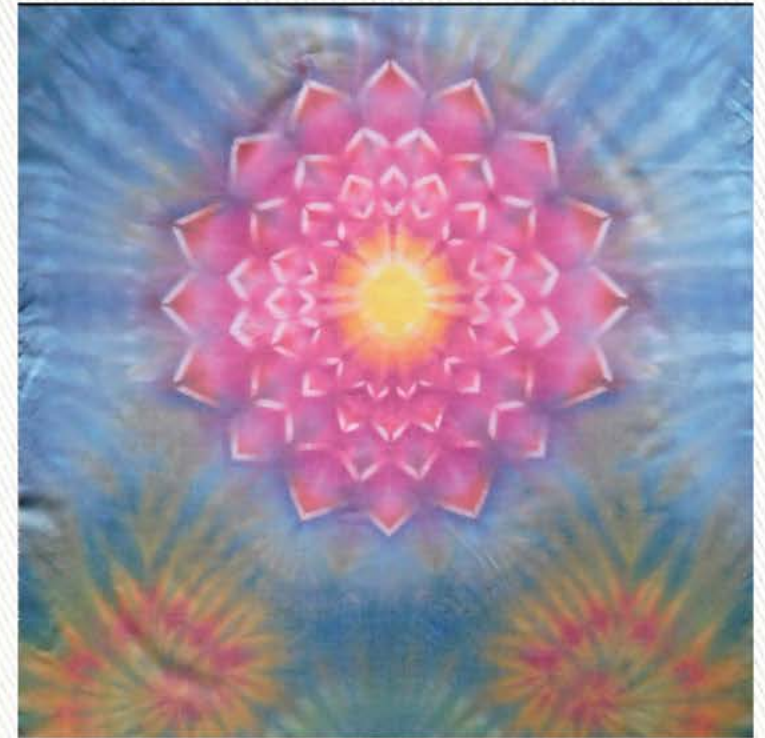

Lotus Floatus

Style Name: Art Tapestries
Code: ART/LOF/01
Description: Hand Woven, Tie Dyed, Hand Dyed
Material: 100% Cotton
Sizes: Made to Order
Color: Pink, Blue & Green