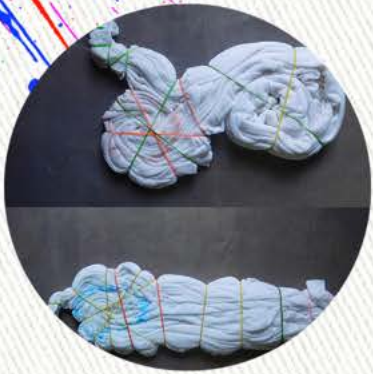

Street Address

KL-6, Bldg no. 05, Room no. 06,
Sector 3E, Near Post Office,
Cidco Colony, Kalamboli,
Navi Mumbai. Pin- 410218

Contact Us

+91 9833 484 181
shlydyes@gmail.com

shly_dyes /shlydyes

www.shlydyes.com